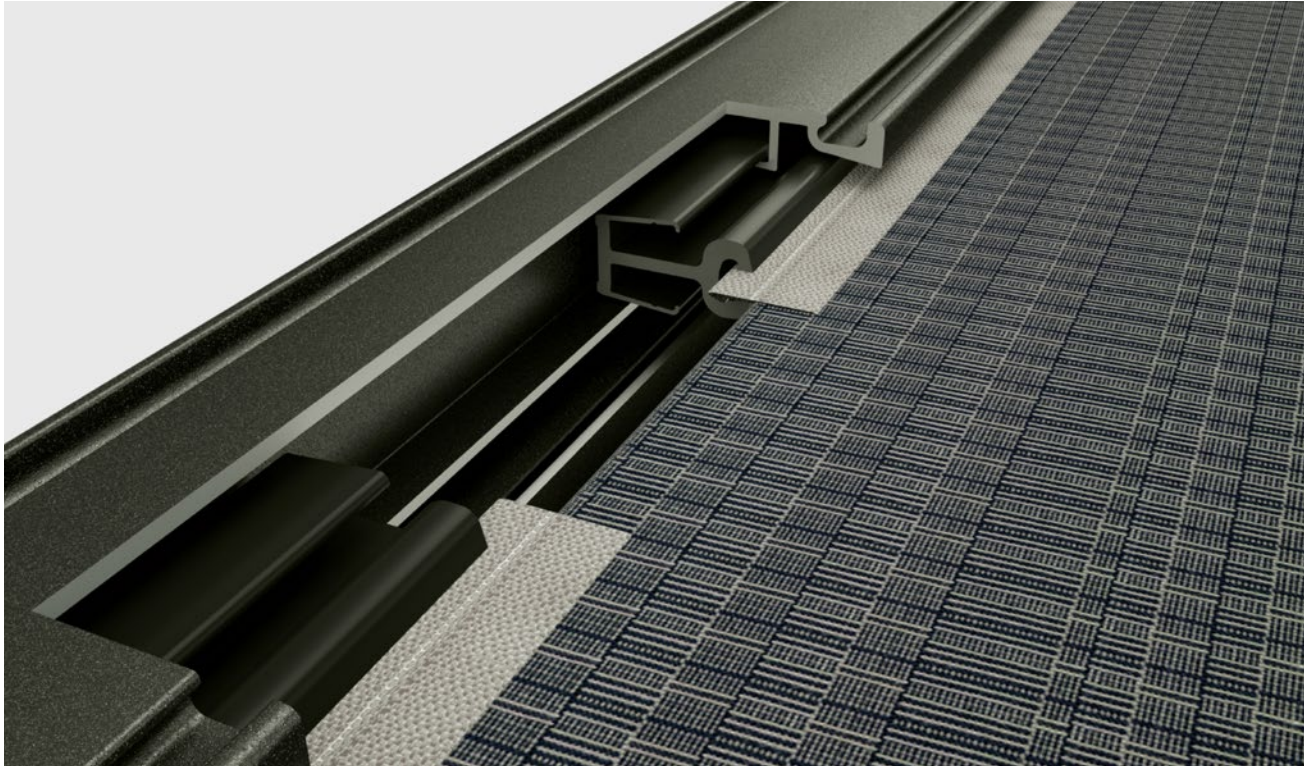

Options and accessories.

Space for individual solutions.

markilux tracfix One of the many sophisticated features offered by markilux: the lateral cover guidance system without a gap between the awning / blind cover and the guide track. Gives a more attractive overall appearance and better wind stability.

markilux panoramic window Wouldn't you like to be able to sit outside below your glass canopy, protected from wind and weather and still be able to enjoy an unobstructed view outside? If so, we can offer you the markilux panoramic window, which can be fitted to the markilux 776 or 876 with tracfix. Maximum blind dimensions: 600 cm x 300 cm. Maximum height of the window section: approx. 135 cm.