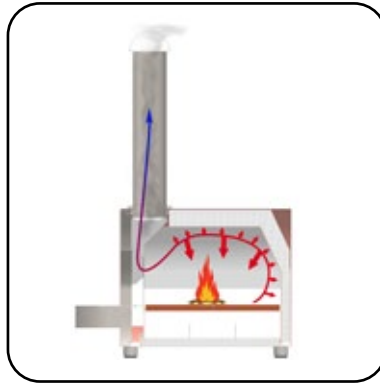

## ALFA FORNI

Multiple layers of **high quality European Ceramic Fiber** that completely surrounds the oven and resistant up to 1000°C.

Alfa's unique baffled **airflow system** provides more circulation of flame and heat allowing the oven **to reach higher temps much faster.**